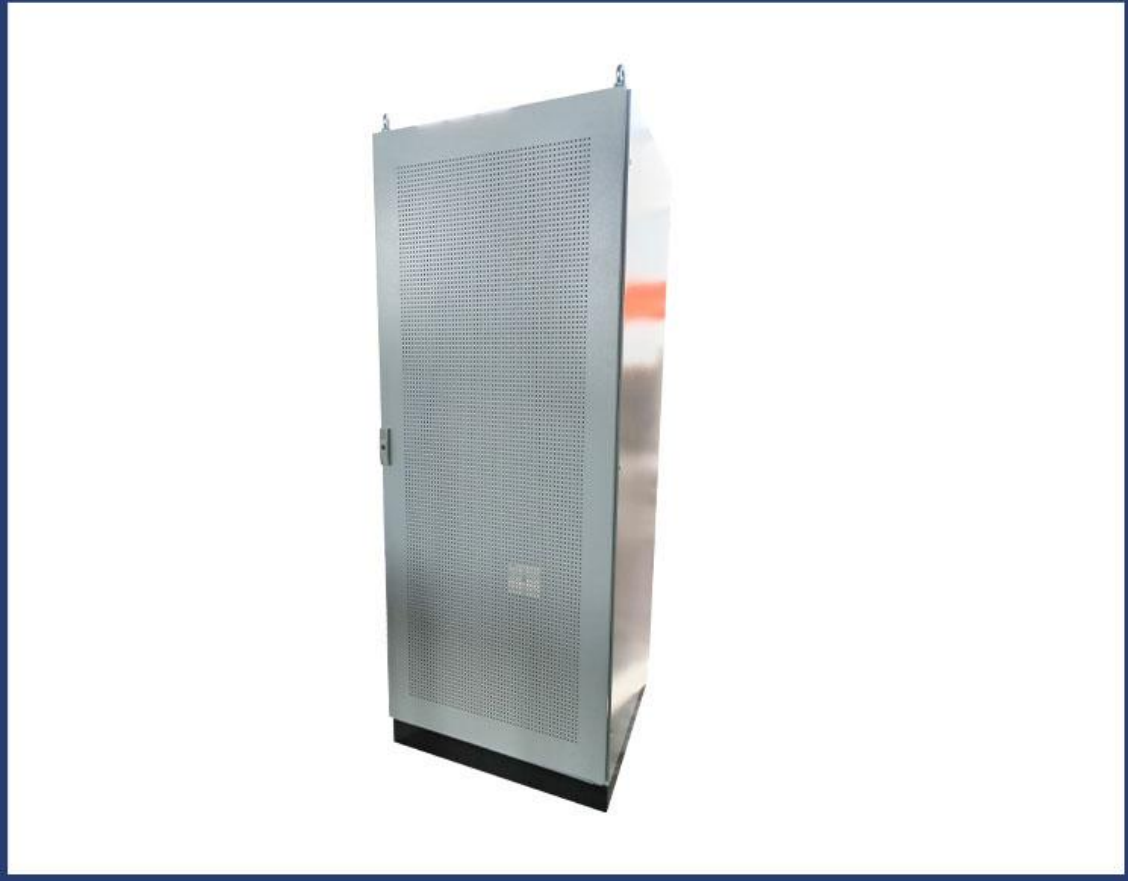

Hebei Shouke Yuantuo Technology Co. , Ltd.

Address: Jingxi Small and Medium- Sized Enterprises Entrepreneurship Base, Shacheng Town Huailai County Zhangjiakou (city) , Hebei, China

Tel:+86-15832266315

E-mail: Wendy@hbskyt.com